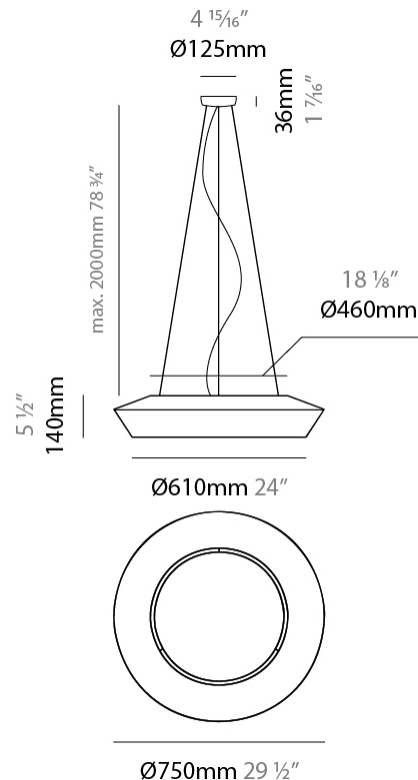

1. To build a product code in our configurator select the specify button on the base model # product page
2. To build a manual product code on this datasheet choose from the options listed below in blue font and add the suffix to the base model #

GENERAL

Series: Banyo _____
Partner: Ole _____
Division: Design _____
Installation: Suspension _____
Product Type: Pendant _____
Mounting Location: Ceiling _____
Light Distribution: Direct _____

PHYSICAL

Shape: Disc _____
Diameter (mm): 750 _____
Diameter (in): 29 1/2 _____
Height (mm): 140 _____
Height (in): 5 1/2 _____
Max. Overall Height (mm): 2140 _____
Max. Overall Height (in): 84 1/4 _____
Weight (kg): 10 _____
Weight (lbs): 22.05 _____
Diffuser: Satin Glass _____
Fixture Finish: BEI / BLK / BLU / COG / DGN / GRY / MRN / MOC / MUS / OLV / SIL / STN / TER / WHI _____
Holder Finish: MBK _____
Accent Finish: MBK _____
Fixture Material: Fabric Cord / Metal _____
Primary Material: Fabric - Recycled _____
Cable Details: 2000mm/78 3/4" Cable - Transparent _____
Upon Request: Matte White Holder _____

ELECTRICAL

Number of Lamps: 3 _____
Lamp Type: LED Retrofit _____
Lamp Shape: A19 _____
Bulb Included: Bulb Not Included _____
Max. Wattage Per Lamp (W): 15 _____
Lamp Base: E26 _____
Input Voltage (V): 120 _____
Upon Request: 277Vac / GU24 _____

LED

OPTICAL

RATINGS AND CERTIFICATIONS

Certified By: Certified for North American Standards _____
IP rating: IP20 _____