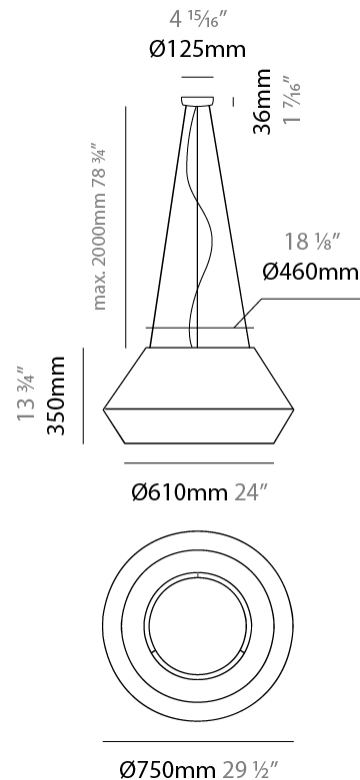

PROJECT	
TYPE	
SPECIFIER	
QUANTITY	
DATE	

BANYO SUSPENSION

D111002-

base number Finish
Options

1. To build a product code in our configurator select the specify button on the base model # product page
2. To build a manual product code on this datasheet choose from the options listed below in blue font and add the suffix to the base model #

GENERAL

Series: Banyo
Partner: Ole
Division: Design
Installation: Suspension
Product Type: Pendant
Mounting Location: Ceiling
Light Distribution: Direct

PHYSICAL

Shape: Dome
Diameter (mm): 750
Diameter (in): 29 1/2
Height (mm): 350
Height (in): 13 3/4
Max. Overall Height (mm): 2350
Max. Overall Height (in): 92 1/2
Weight (kg): 10
Weight (lbs): 22.05
Diffuser: Satin Glass
Fixture Finish: BEI / BLK / BLU / COG / DGN / GRY / MRN / MOC / MUS / OLV / SIL / STN / TER / WHI
Holder Finish: MBK
Accent Finish: MBK
Fixture Material: Fabric Cord / Metal
Primary Material: Fabric - Recycled
Cable Details: 2000mm/78 3/4" Cable - Transparent
Upon Request: Matte White Holder

ELECTRICAL

Number of Lamps: 3
Lamp Type: LED Retrofit
Lamp Shape: A19
Bulb Included: Bulb Not Included
Max. Wattage Per Lamp (W): 15
Lamp Base: E26
Input Voltage (V): 120
Upon Request: 277Vac / GU24

LED

OPTICAL

RATINGS AND CERTIFICATIONS

Certified By: Certified for North American Standards
IP rating: IP20