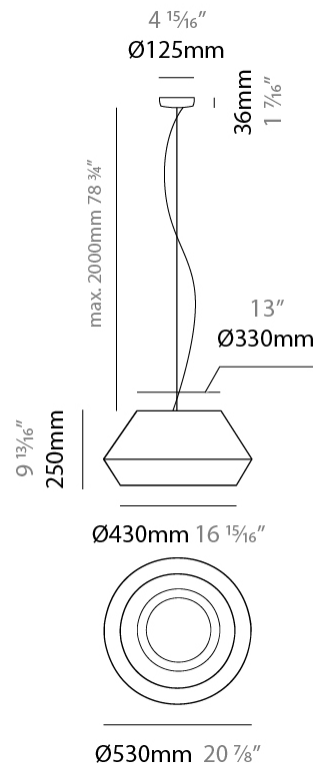

PROJECT	
TYPE	
SPECIFIER	
QUANTITY	
DATE	

BANYO SUSPENSION

D111001-

base number   Finish
Options

1. To build a product code in our configurator select the specify button on the base model # product page
2. To build a manual product code on this datasheet choose from the options listed below in blue font and add the suffix to the base model #

GENERAL

Series: Banyo
Partner: Ole
Division: Design
Installation: Suspension
Product Type: Pendant
Mounting Location: Ceiling
Light Distribution: Direct

PHYSICAL

Shape: Dome
Diameter (mm): 530
Diameter (in): 20 ⁷/₈
Height (mm): 250
Height (in): 9 ¹³/₁₆
Max. Overall Height (mm): 2250
Max. Overall Height (in): 89 ⁹/₁₆
Weight (kg): 5
Weight (lbs): 11.02
Diffuser: Satin Glass
Fixture Finish: BEI / BLK / BLU / COG / DGN / GRY / MRN / MOC / MUS /
OLV / SIL / STN / TER / WHI
Holder Finish: MBK
Accent Finish: MBK
Fixture Material: Fabric Cord / Metal
Primary Material: Fabric - Recycled
Cable Details: 2000mm/78 3/4" Cable - Transparent
Upon Request: Matte White Holder

ELECTRICAL

Number of Lamps: 2
Lamp Type: LED Retrofit
Lamp Shape: A19
Bulb Included: Bulb Not Included
Max. Wattage Per Lamp (W): 15
Lamp Base: E26
Input Voltage (V): 120
Upon Request: 277Vac / GU24

LED

OPTICAL

RATINGS AND CERTIFICATIONS

Certified By: Certified for North American Standards
IP rating: IP20